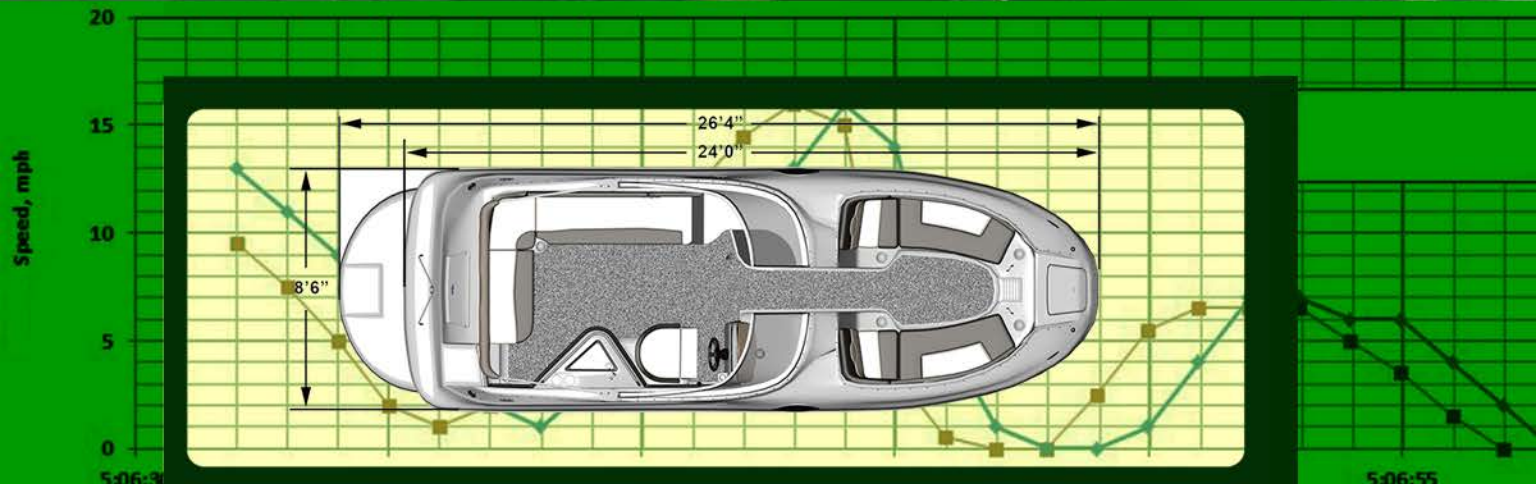

WWW.ATAASSOCIATES.COM